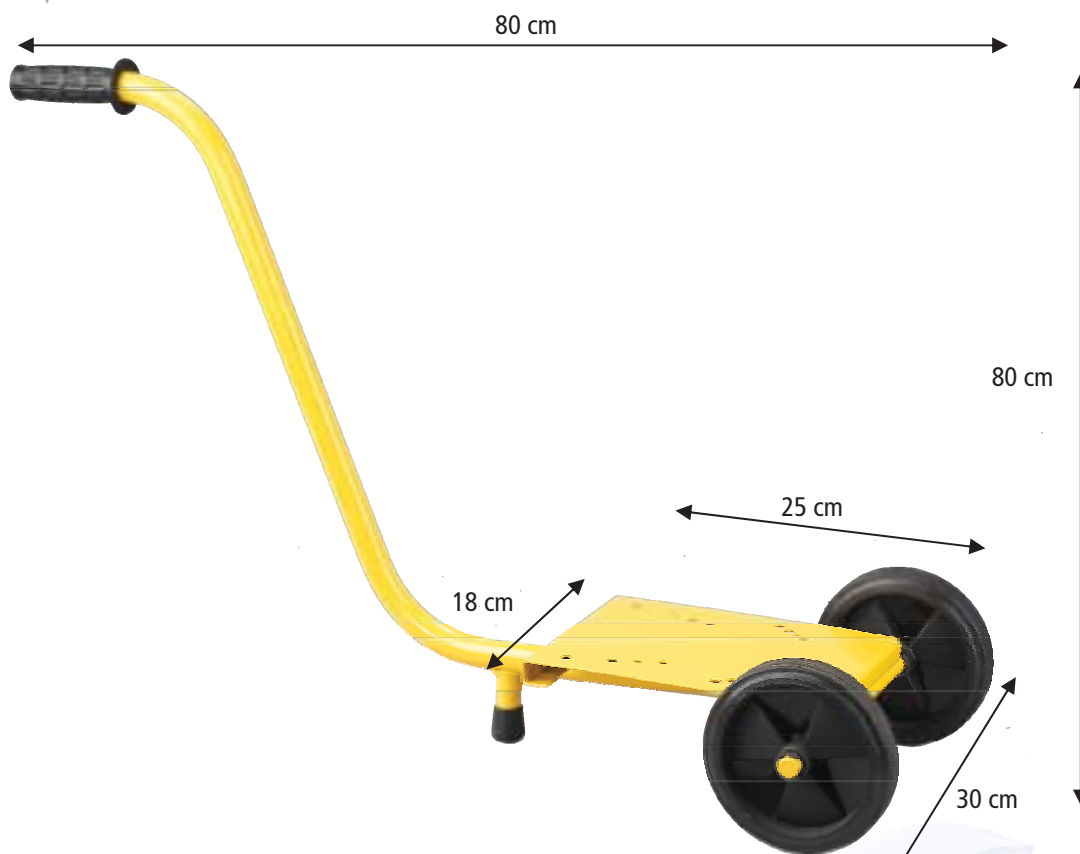

> ACCESSORIES FOR HANDLING CARRIAGE CHAR567 / PL566

CHAR567 Handling trolley
Weight : 2,6 kg

PL566 Plate with handle
Weight : 1,3 kg